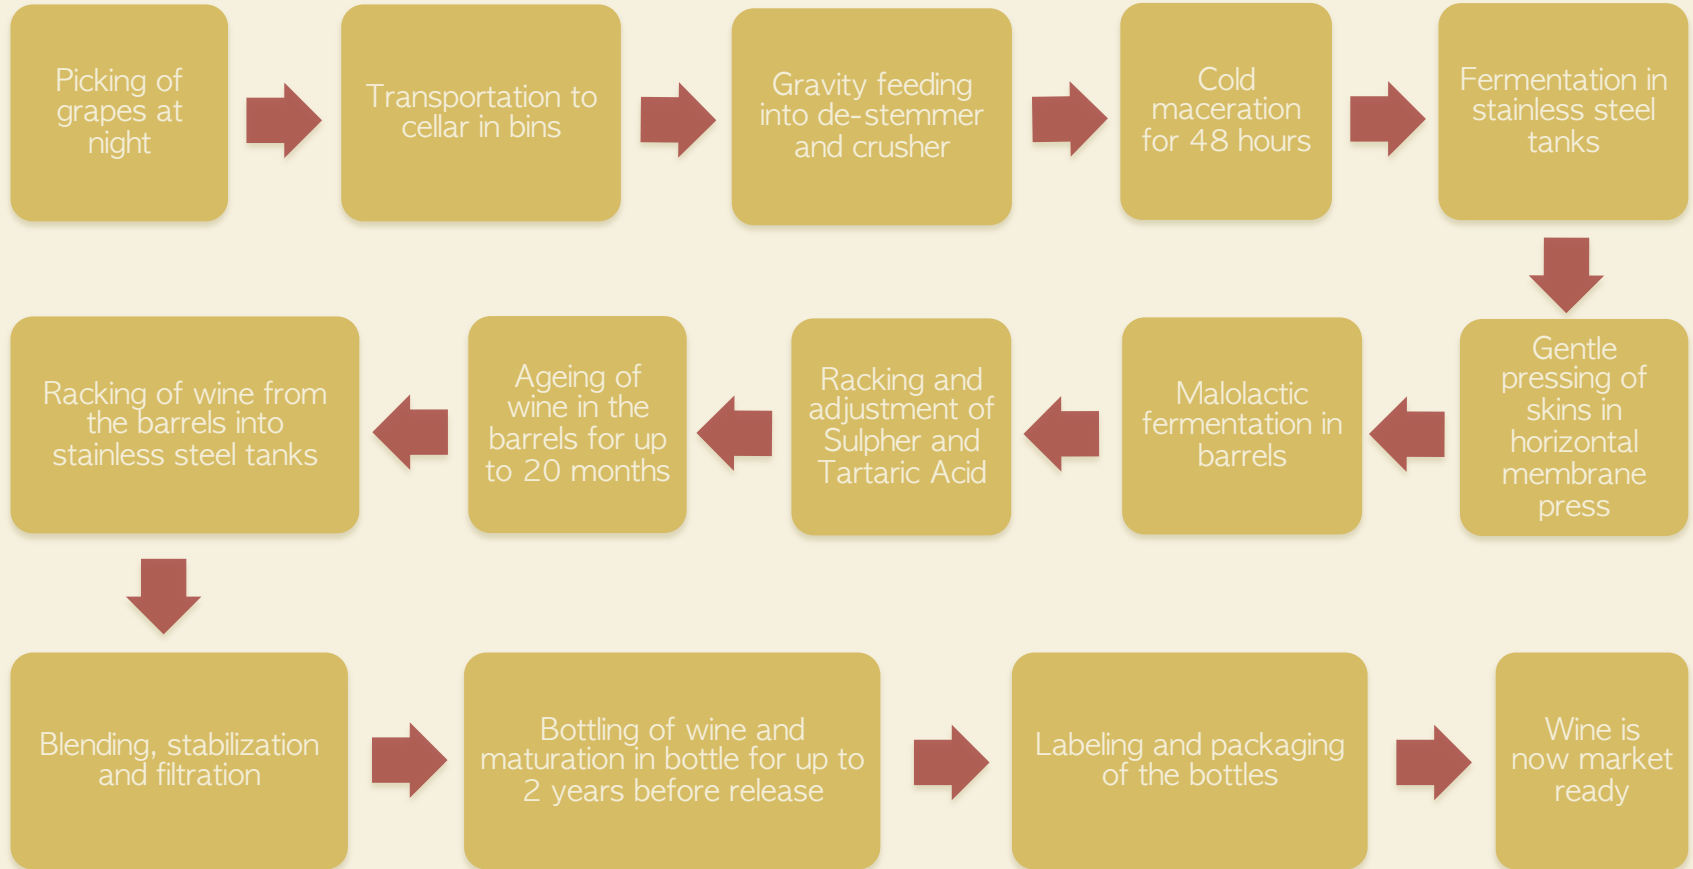

RIJK'S

PRODUCTION FLOW SHEET FOR RED WINE

RIJK'S

PRODUCTION FLOW SHEET FOR WHITE WINE